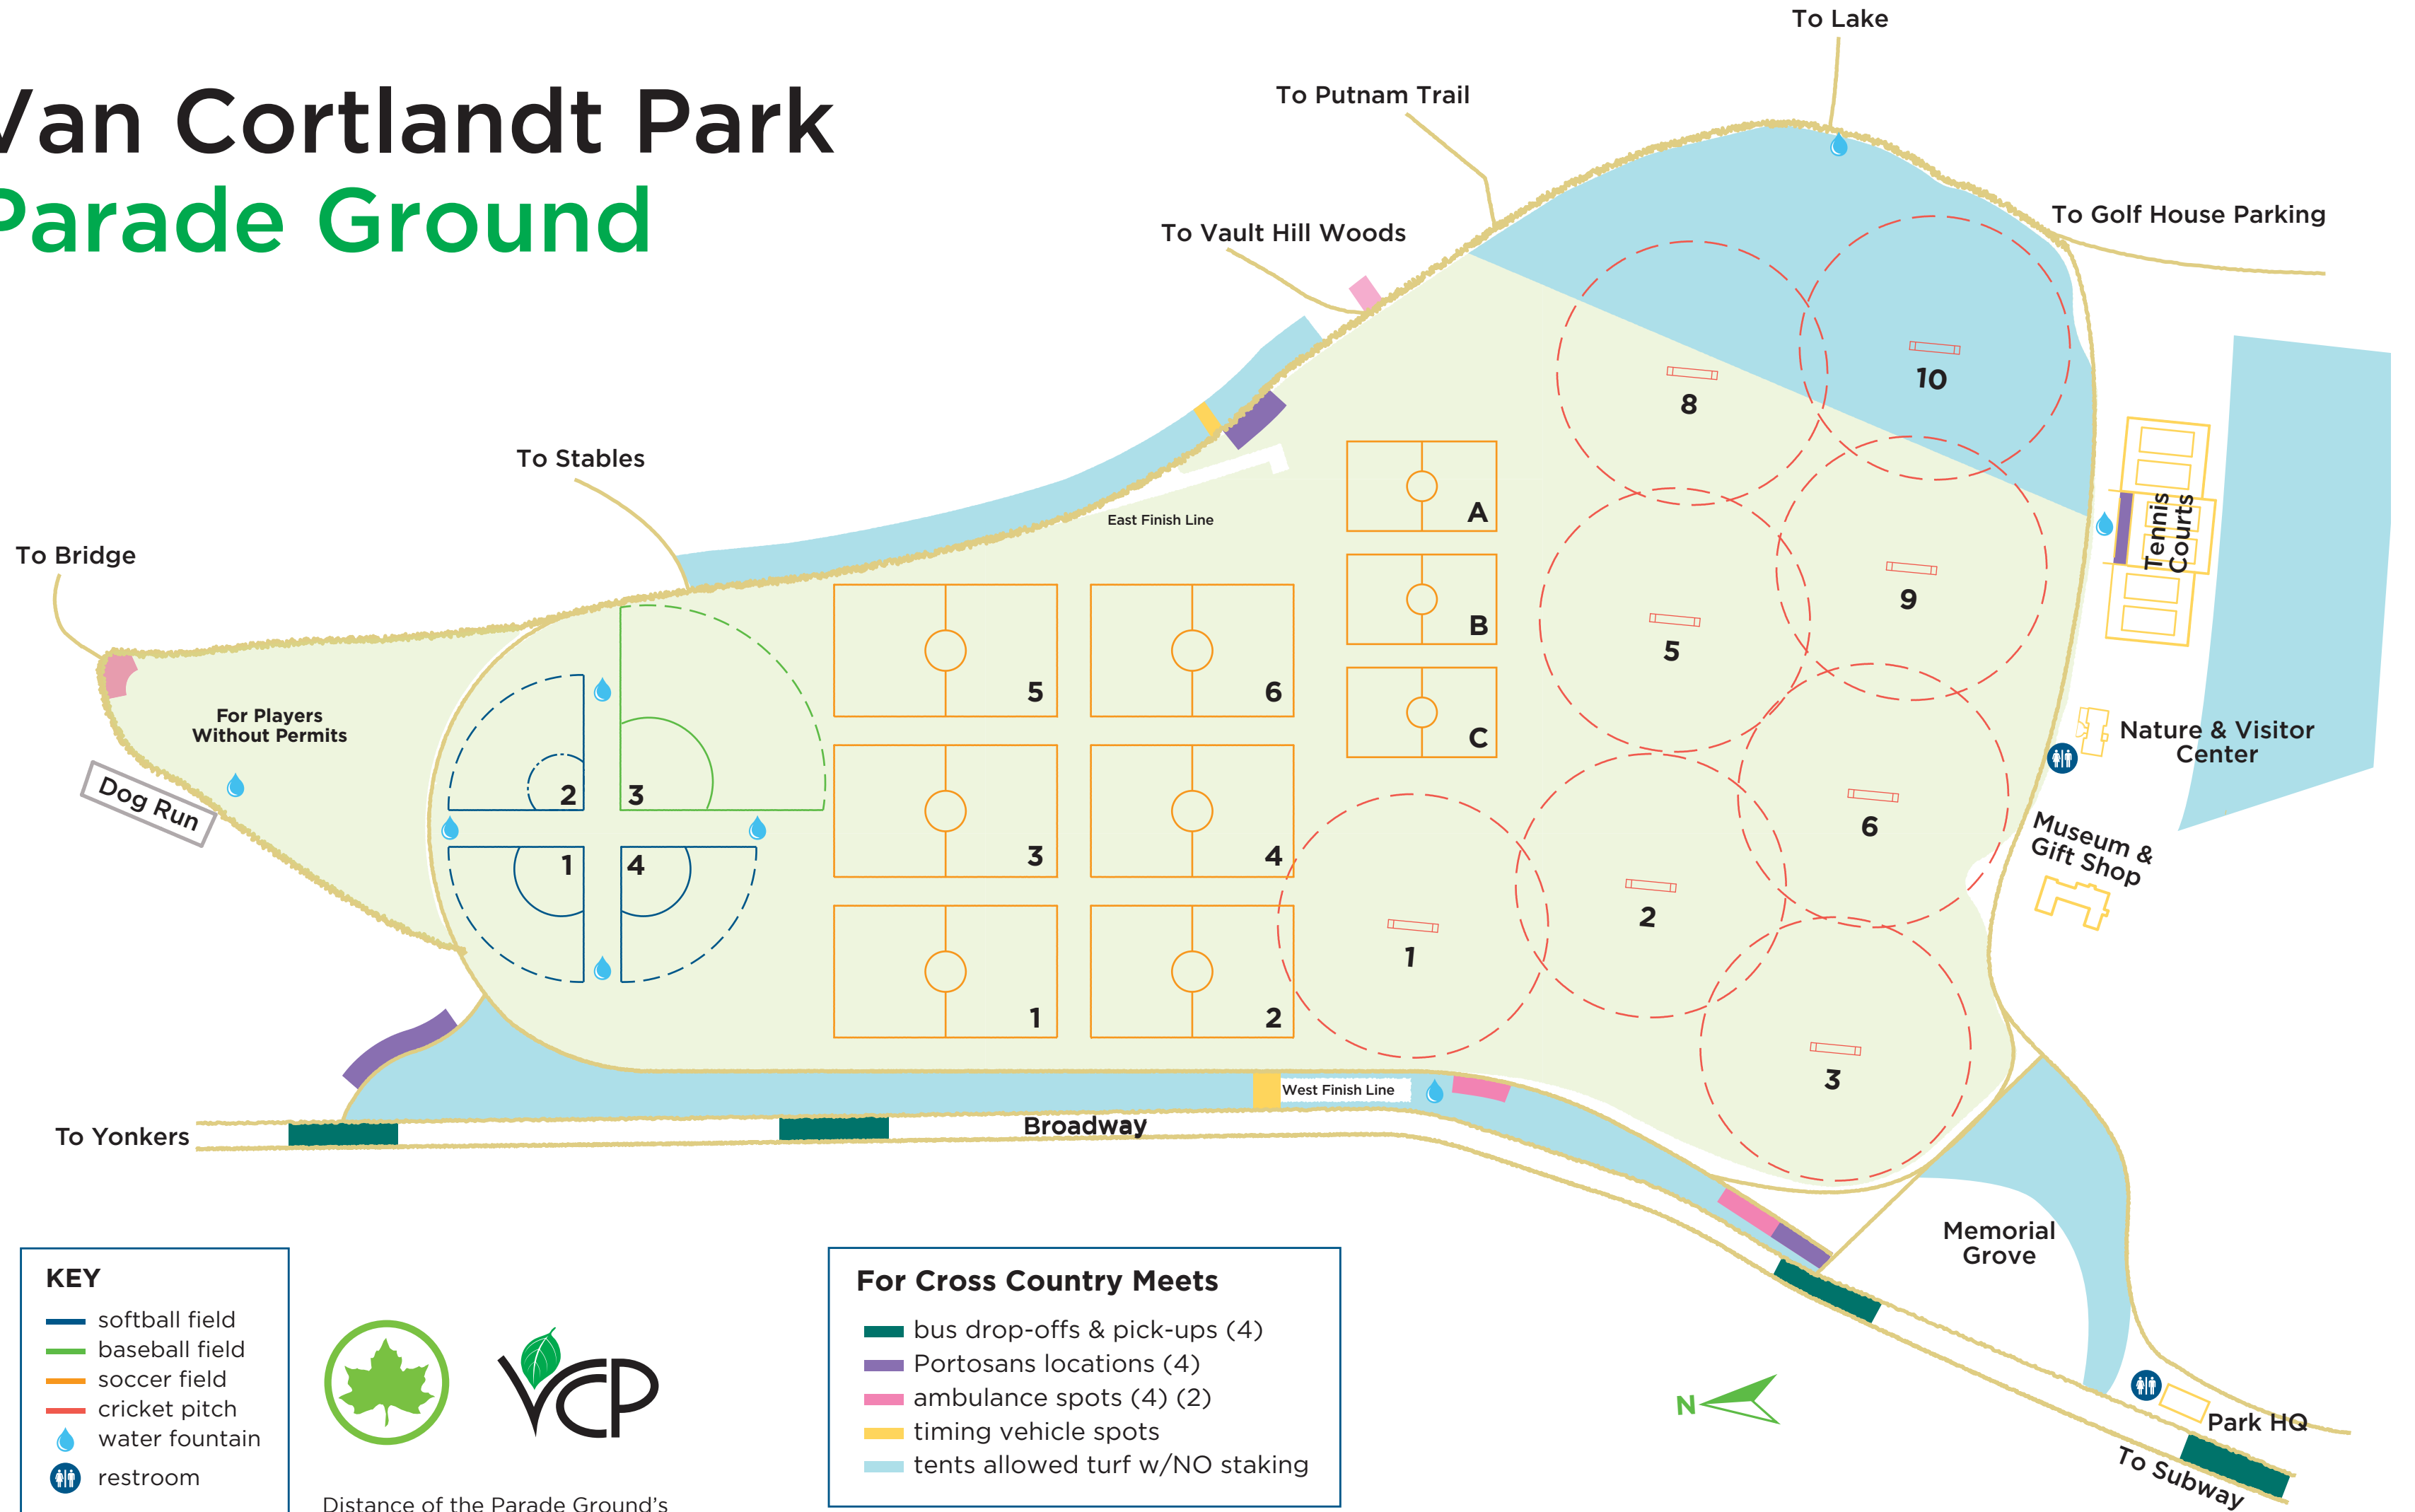

Van Cortlandt Park Parade Ground

KEY

- softball field
- baseball field
- soccer field
- cricket pitch
- 💧 water fountain
- 🚻 restroom

Distance of the Parade Ground's perimeter path is 1.4 miles.

For Cross Country Meets

- bus drop-offs & pick-ups (4)
- Portosans locations (4)
- ambulance spots (4) (2)
- timing vehicle spots
- tents allowed turf w/NO staking