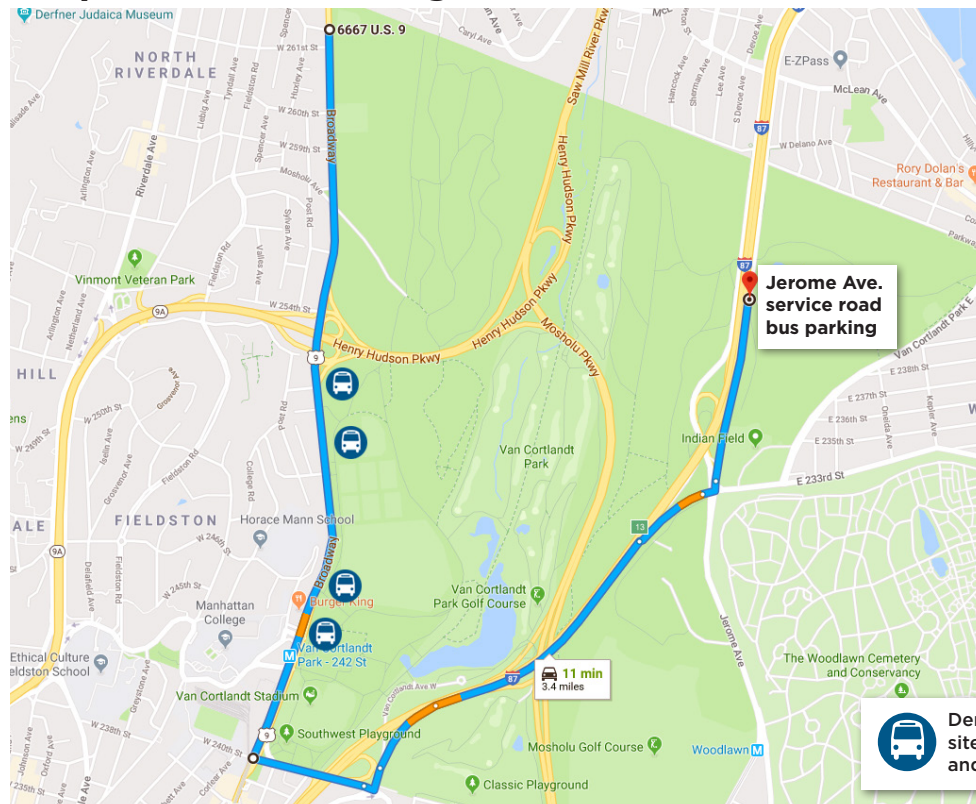

- Use bus stops for drop-off and pick-up only.
- Have a cell phone to contact your group's organizer for pick-up NOT at the finish line.
- Be courteous at all times to local residents, other drivers, and everyone else.
- Parking of buses is not allowed on residential NYC streets.

Parking Location during VCP Events

The designated space for buses during VCP events is on the Jerome Avenue service road, north of East 233 Street. Buses may park on the Northbound, with overflow on the Southbound service roads. A nice park, plaza, and food stops are one block up on McLean Avenue. Directions are below:

Directions to Bus Parking from Bus Drop-Off:

- Head North on Broadway.
- Make a careful U-turn at 262nd St or an intersection that is feasible and safe.
- Proceed Southbound to 240th St./Van Cortlandt Park South.
- Turn left and proceed to the exit for I-87 Northbound/Major Deegan Expressway.
- From I-87, exit at E. 233rd St.
- Turn left at the light onto Jerome Avenue North. Park in the designated area along the curb.

Directions to Bus Pick-Up from Bus Parking:

- Proceed North on Jerome Avenue to the light at McLean Avenue. Turn left and left again, taking you over the highway to head South.
- Merge onto I-87 Southbound/Major Deegan Expressway.
- Take the Van Cortlandt South Exit.
- Turn right at the light.
- Turn right again onto Broadway, heading North to the pick-up sites.

Drop-Off > Bus Parking